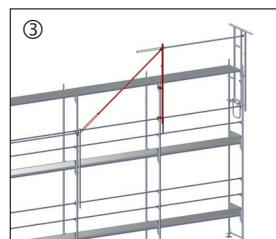

Scan me!

MATO 54

Quick installation railing scaffolding

With this innovative and high-quality safety product, you meet legal requirements **(TRBS 2121)** while ensuring maximum cost-effectiveness. You save 45% assembly time compared to other safety products. Along with the low investment costs, you gain a clear competitive edge.

DIBt-certified

Video

45% faster assembly

MATO 54

Quick installation railing scaffolding

Orders
bestellung@tobler-ag.com
+41 71 886 06 06

Item no.	Designation
54-131015	Railing post, aluminium, L: 220 cm, 3.2 kg
54-135157	Railing brace, horizontal, aluminium, L: 157 cm, 3.1 kg
54-135207	Railing brace, horizontal, aluminium, L: 207 cm, 3.4 kg
54-135257	Railing brace, horizontal, aluminium, L: 257 cm, 3.7 kg
54-135307	Railing brace, horizontal, aluminium, L: 307 cm, 4.4 kg

Item no.	Designation
54-131020	MSG side railing, aluminium, centric, H: 214 cm, 6.5 kg
54-131025	MSG side railing, aluminium, eccentric, H: 223 cm, 8.2 kg

Excellent products and first-class customer service