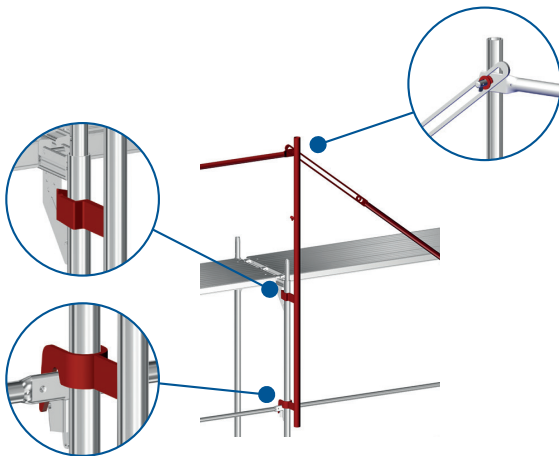

Scan me!

MATO 54

Quick installation railing scaffolding

With this innovative and high-quality safety product, you meet legal requirements **(TRBS 2121)** while ensuring maximum cost-effectiveness. You save 45% assembly time compared to other safety products. Along with the low investment costs, you gain a clear competitive edge.

TESTED

This product complies with the applicable health and safety protection requirements within the EU and EEA.

Benefits

- Save time and costs thanks to faster assembly
- Lightweight thanks to high-quality aluminium construction
- DIBt approval no. Z-8.1-930
- Maximum safety when assembling and disassembling the scaffolding (TRBS 2121)
- Patent registered
- Maintenance-free (no mechanics)
- Low investment costs
- Low storage and loading volumes
- No tendon sheath inflammation

DIBt-certified

Video

45% faster assembly

MATO 54

Quick installation railing scaffolding

Orders
bestellung@tobler-ag.com
+41 71 886 06 06

Item no.	Designation
54-131015	Railing post, aluminium, L: 220 cm, 3.2 kg
54-135157	Railing brace, horizontal, aluminium, L: 157 cm, 3.1 kg
54-135207	Railing brace, horizontal, aluminium, L: 207 cm, 3.4 kg
54-135257	Railing brace, horizontal, aluminium, L: 257 cm, 3.7 kg
54-135307	Railing brace, horizontal, aluminium, L: 307 cm, 4.4 kg

Item no.	Designation
54-131020	MSG side railing, aluminium, centric, H: 214 cm, 6.5 kg
54-131025	MSG side railing, aluminium, eccentric, H: 223 cm, 8.2 kg

Excellent products and first-class customer service