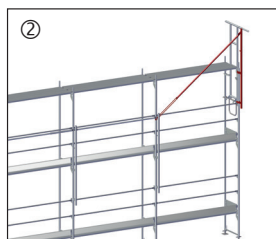

Scan me!

MATO 54

Quick installation railing scaffolding

With this innovative and high-quality safety product, you meet legal requirements **(TRBS 2121)** while ensuring maximum cost-effectiveness. You save 45% assembly time compared to other safety products. Along with the low investment costs, you gain a clear competitive edge.

DIBt-certified

Video

45% faster assembly

MATO 54

Quick installation railing scaffolding

Orders
bestellung@tobler-ag.com
+41 71 886 06 06

Item no.	Designation
54-131015	Railing post, aluminium, L: 220 cm, 3.2 kg
54-135157	Railing brace, horizontal, aluminium, L: 157 cm, 3.1 kg
54-135207	Railing brace, horizontal, aluminium, L: 207 cm, 3.4 kg
54-135257	Railing brace, horizontal, aluminium, L: 257 cm, 3.7 kg
54-135307	Railing brace, horizontal, aluminium, L: 307 cm, 4.4 kg

Item no.	Designation
54-131020	MSG side railing, aluminium, centric, H: 214 cm, 6.5 kg
54-131025	MSG side railing, aluminium, eccentric, H: 223 cm, 8.2 kg

Excellent products and first-class customer service