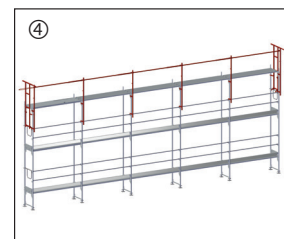

Scan me!

MATO 54

Quick installation railing scaffolding

With this innovative and high-quality safety product, you meet legal requirements **(TRBS 2121)** while ensuring maximum cost-effectiveness. You save 45% assembly time compared to other safety products. Along with the low investment costs, you gain a clear competitive edge.

DIBt-certified

Video

45% faster assembly

MATO 54

Quick installation railing scaffolding

Orders
bestellung@tobler-ag.com
+41 71 886 06 06

Item no.	Designation
54-131015	Railing post, aluminium, L: 220 cm, 3.2 kg
54-135157	Railing brace, horizontal, aluminium, L: 157 cm, 3.1 kg
54-135207	Railing brace, horizontal, aluminium, L: 207 cm, 3.4 kg
54-135257	Railing brace, horizontal, aluminium, L: 257 cm, 3.7 kg
54-135307	Railing brace, horizontal, aluminium, L: 307 cm, 4.4 kg

Item no.	Designation
54-131020	MSG side railing, aluminium, centric, H: 214 cm, 6.5 kg
54-131025	MSG side railing, aluminium, eccentric, H: 223 cm, 8.2 kg

Excellent products and first-class customer service