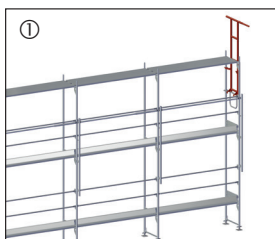

Scan me!

MATO 54

Quick installation railing scaffolding

With this innovative and high-quality safety product, you meet legal requirements **(TRBS 2121)** while ensuring maximum cost-effectiveness. You save 45% assembly time compared to other safety products. Along with the low investment costs, you gain a clear competitive edge.

DIBt-certified

Video

45% faster assembly

MATO 54

Quick installation railing scaffolding

Orders
bestellung@tobler-ag.com
+41 71 886 06 06

Item no.	Designation
54-131015	Railing post, aluminium, L: 220 cm, 3.2 kg
54-135157	Railing brace, horizontal, aluminium, L: 157 cm, 3.1 kg
54-135207	Railing brace, horizontal, aluminium, L: 207 cm, 3.4 kg
54-135257	Railing brace, horizontal, aluminium, L: 257 cm, 3.7 kg
54-135307	Railing brace, horizontal, aluminium, L: 307 cm, 4.4 kg

Item no.	Designation
54-131020	MSG side railing, aluminium, centric, H: 214 cm, 6.5 kg
54-131025	MSG side railing, aluminium, eccentric, H: 223 cm, 8.2 kg

Excellent products and first-class customer service