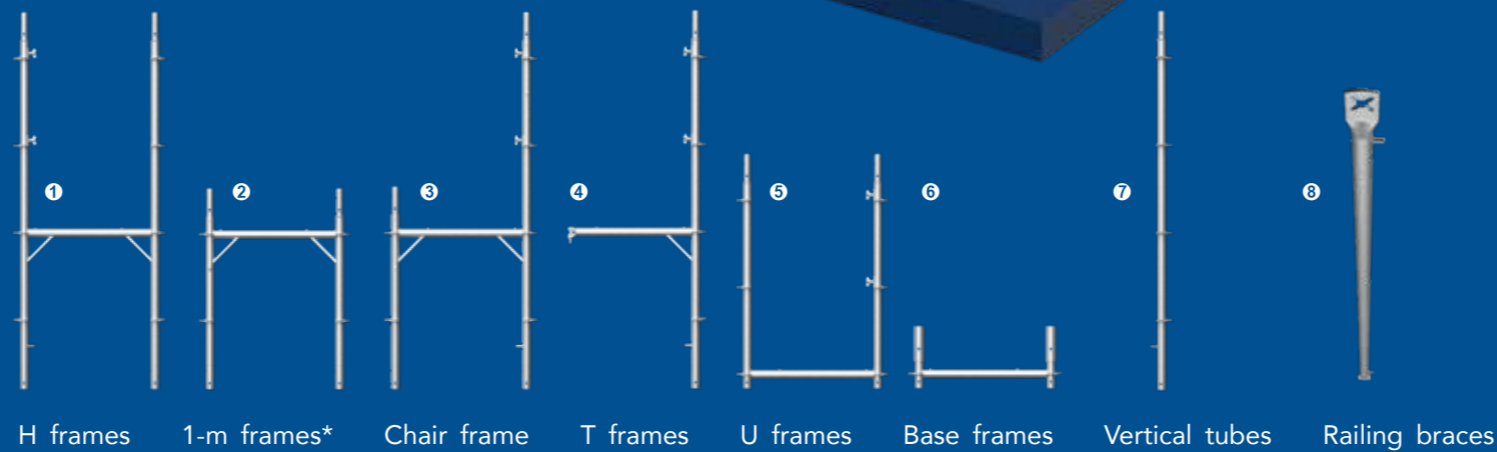

**MATO 3 All-in-one scaffolding systems**

Fast and flawless assembly/disassembly

**WITHOUT COUPLING**

**INTEGRATED LEADING GUARDRAIL**

Get higher with minimal effort and the best possible safety

Perfect compatibility with our modular scaffolding and maximum possible, nearly unlimited, adaptability

**MODULE CONNECTION**

**GAP-FREE**

Axially gap-free from main platform to bracket platform – a new benchmark for cleanliness

**Saving the best for last – Innovations in platforms**

Surfaces with better slip resistance and integrated tilt protection devices

The round tube support – everything else is garnish