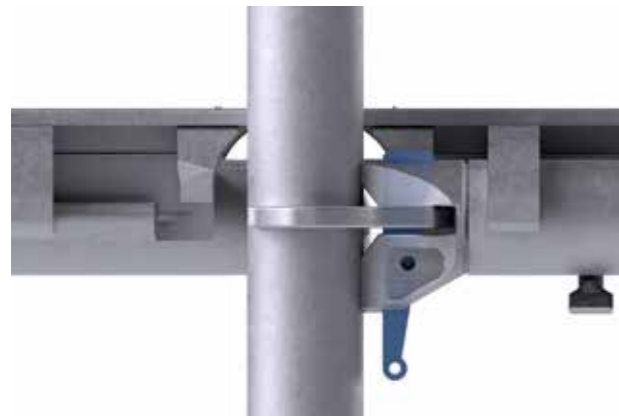

**MATO 3 All-in-one scaffolding systems**

Fast and flawless assembly/disassembly

**WITHOUT COUPLING**

**INTEGRATED LEADING GUARDRAIL**

Get higher with minimal effort and the best possible safety

Perfect compatibility with our modular scaffolding and maximum possible, nearly unlimited, adaptability

**MODULE CONNECTION**

**GAP-FREE**

Axially gap-free from main platform to bracket platform – a new benchmark for cleanliness

**Saving the best for last – Innovations in platforms**

Surfaces with better slip resistance and integrated tilt protection devices

The round tube support – everything else is garnish