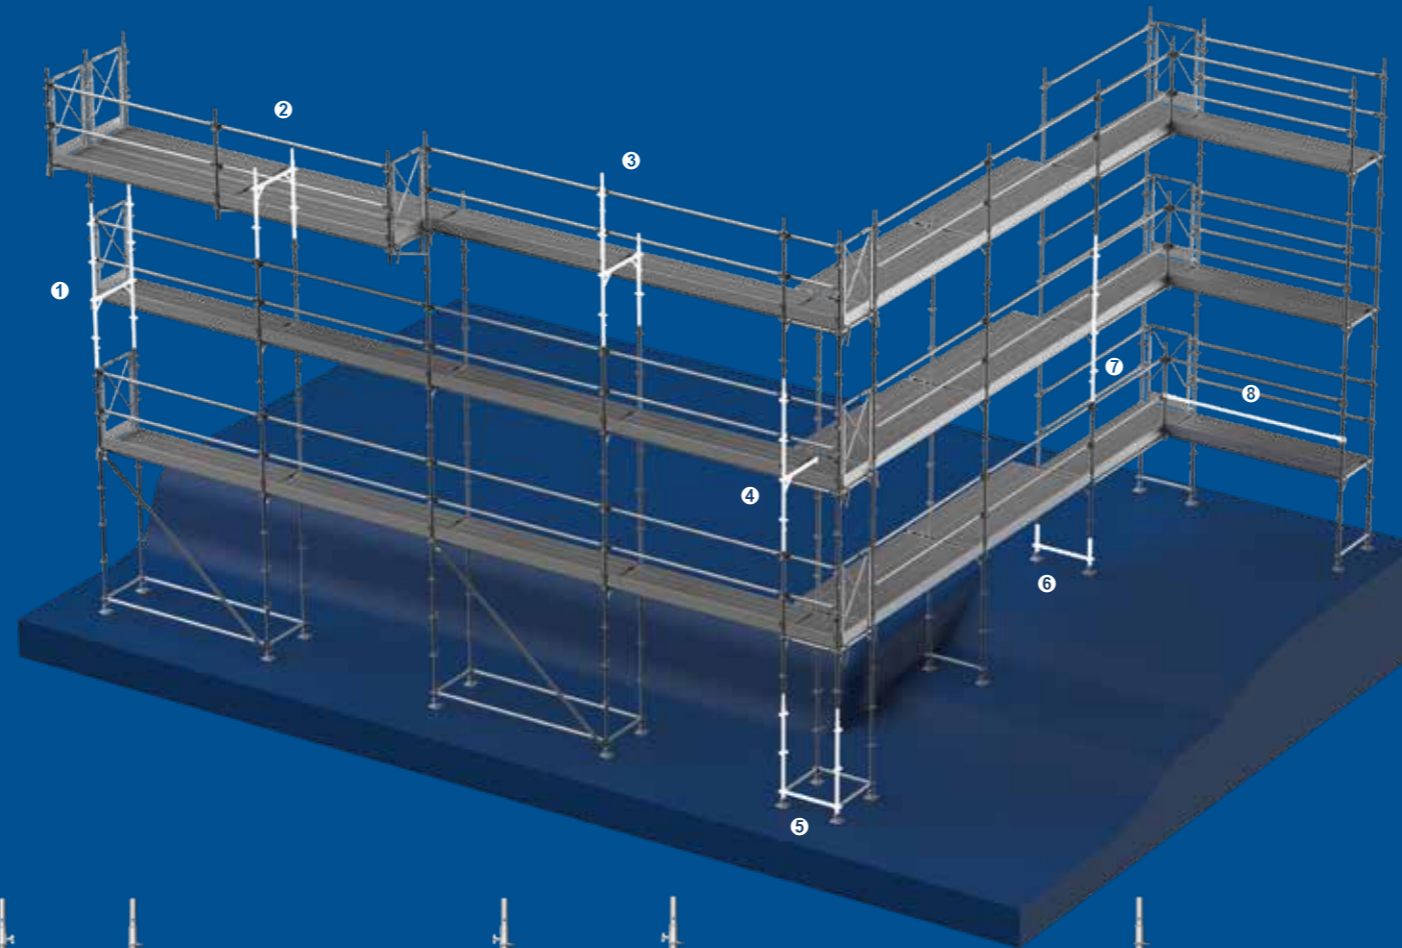

**MATO 3 All-in-one scaffolding systems**

Fast and flawless assembly/disassembly

**WITHOUT COUPLING**

**INTEGRATED LEADING GUARDRAIL**

Get higher with minimal effort and the best possible safety

Perfect compatibility with our modular scaffolding and maximum possible, nearly unlimited, adaptability

**MODULE CONNECTION**

**GAP-FREE**

Axially gap-free from main platform to bracket platform – a new benchmark for cleanliness

**Saving the best for last – Innovations in platforms**

Surfaces with better slip resistance and integrated tilt protection devices

The round tube support – everything else is garnish