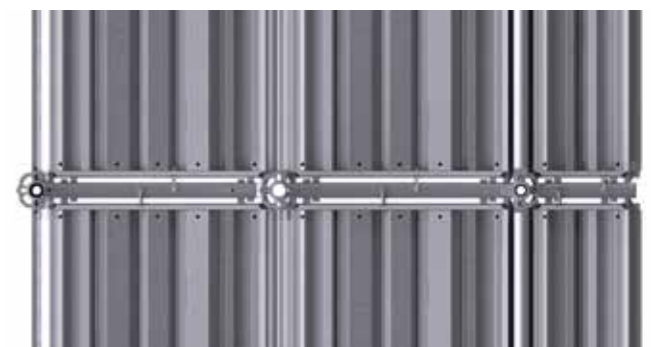

**MATO 3 All-in-one scaffolding systems**

Fast and flawless assembly/disassembly

**WITHOUT COUPLING**

**INTEGRATED LEADING GUARDRAIL**

Get higher with minimal effort and the best possible safety

Perfect compatibility with our modular scaffolding and maximum possible, nearly unlimited, adaptability

**MODULE CONNECTION**

**GAP-FREE**

Axially gap-free from main platform to bracket platform – a new benchmark for cleanliness

**Saving the best for last – Innovations in platforms**

Surfaces with better slip resistance and integrated tilt protection devices

The round tube support – everything else is garnish