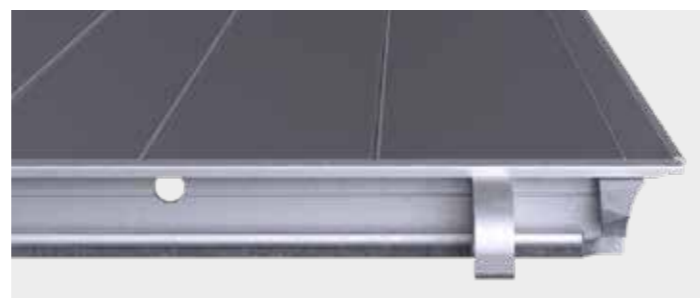

**MATO 3 All-in-one scaffolding systems**

Fast and flawless assembly/disassembly

**WITHOUT COUPLING**

**INTEGRATED LEADING GUARDRAIL**

Get higher with minimal effort and the best possible safety

Perfect compatibility with our modular scaffolding and maximum possible, nearly unlimited, adaptability

**MODULE CONNECTION**

**GAP-FREE**

Axially gap-free from main platform to bracket platform – a new benchmark for cleanliness

**Saving the best for last – Innovations in platforms**

Surfaces with better slip resistance and integrated tilt protection devices

The round tube support – everything else is garnish