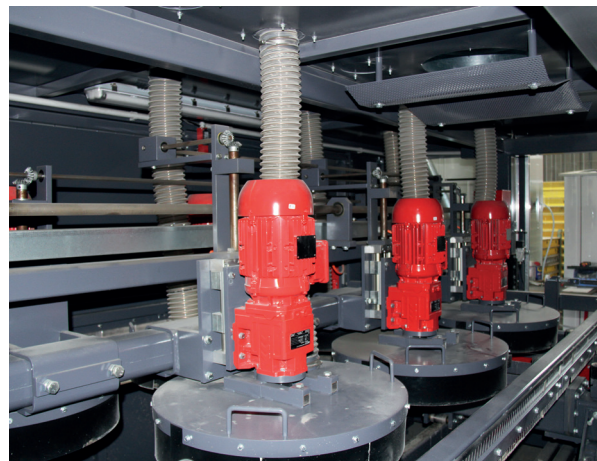

Make a
Pit stop
at Tobler
after every
construction site

During pre-cleaning we make sure that every formwork is entering the cleaning system in correct position. In addition, any damage is recorded.

On each side, the edges of the formwork frames are cleaned simultaneously by 2 pairs of brushes. From above, no less than 6 large brushes take care of a perfect surface of the formwork skin.

In this way, a high throughput speed is achieved, as well as excellent cleaning results.

The completely cleaned formworks are ready for shipment or are waiting for their next use in the Tobler RENT rental park.